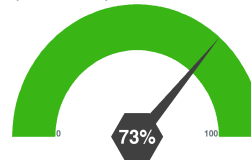

This account's Score (out of 29)