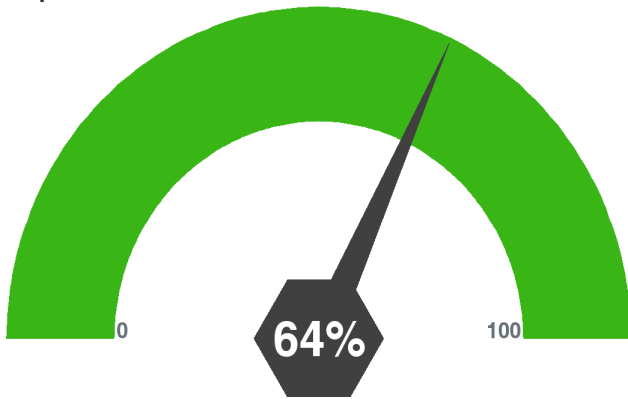

Excel 365 - Intermediate

Report Name Julie Sample
Email/ID 123456
Date 04/01/2021
Test Version 1.0

eTicket number 579402700136124680
Issued to TEST_ADMIN
Time 14:02:00
Time Taken 00:12:00

Performance Overview

Report Score

This account's Score (out of 29)

All recorded Scores (out of 331)

Performance Compared to Other Test Takers

Percentile Ranking

Performance Analysis

Levels

Basic - 8 (total 13)

Intermediate - 11 (total 16)

Advanced - 4 (total 7)

Topics

ANALYSIS - 3 (total 7)

EDITING - 5 (total 9)

FILE MANAGEMENT - 3 (total 3)

FORMATTING - 9 (total 9)

GRAPHICS - 0 (total 1)