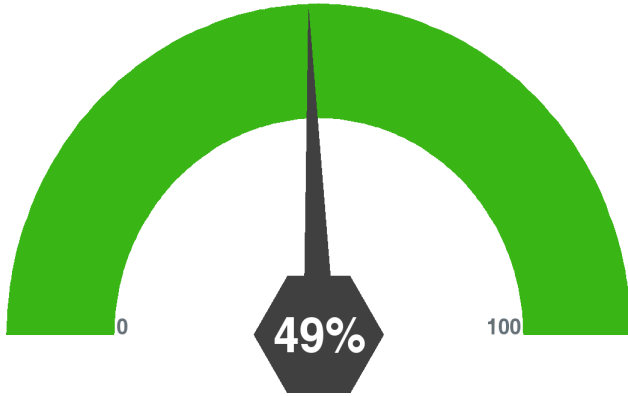

PowerPoint 365 - Intermediate

Report Name Julie Sample
Email/ID 8124
Date 03/06/2020
Test Version 1.0

eTicket number 7082918571972256129
Issued to TEST_ADMIN
Time 16:32:00
Time Taken 00:30:00

Performance Overview

Report Score

Performance Analysis

Levels

BEGINNER - 8 (total 13)

INTERMEDIATE - 9 (total 20)

ADVANCED - 0 (total 2)

Topics

FILE MANAGEMENT - 2 (total 4)

FORMATTING - 1 (total 7)

PRINTING - 0 (total 1)

SORTER/SLIDESHOW - 3 (total 3)

TEXT AND GRAPHICS - 8 (total 12)

TOOLS AND AUTOMATION - 3 (total 8)

QUESTIONS

Q#	Report Name	Status	Time(Sec)	Level
FILE MANAGEMENT				
1	PowerPoint 365 Save to PDF	✗	148	ADV
2	PowerPoint 365 Save Presentation	✗	70	BEG