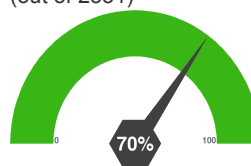

All recorded Scores (out of 2331)