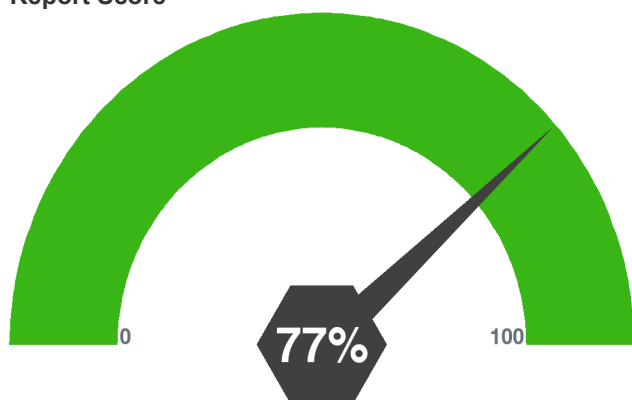

PowerPoint 365 - Intermediate

Report Name Julie Sample
Email/ID 123456
Date 05/18/2023
Test Version 1.0

eTicket number 8315534121067875261
Issued to TEST_ADMIN
Time 14:14:00
Time Taken 00:14:00

Performance Overview

Report Score

All recorded Scores (out of 2331)

Performance Compared to Other Test Takers

Percentile Ranking

Performance Analysis

Levels

BEGINNER - 13 (total 13)

INTERMEDIATE - 12 (total 20)

ADVANCED - 2 (total 2)

Topics

FILE MANAGEMENT - 4 (total 4)

FORMATTING - 4 (total 7)

PRINTING - 0 (total 1)