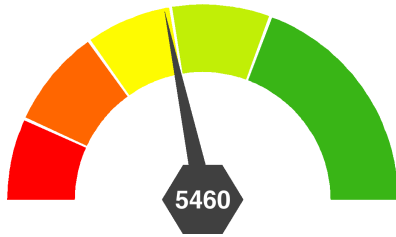

## Ten Key Test

Report Name Julie Sample  
Email/ID 812401  
Date 07/08/2022  
Test Version 1.0

eTicket number 5699442318468182388  
Issued to TEST\_ADMIN  
Time 11:12:01  
Time Taken 00:03:00

### Performance Overview

Keystrokes / Hour

- Below Average
- Average
- Good
- Very Good
- Excellent

Total Number Of Scores:	10350
Average Score:	5239 keystrokes per hour (17 words per minute)
Percentile Ranking:	56