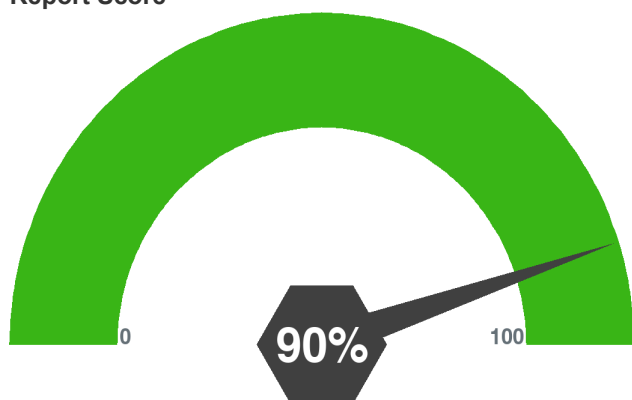

Word-Excel 365 Core Skills

Report Name Julie Sample
Email/ID 8124
Date 03/14/2025
Test Version 1.0

eTicket number 4975575056279473271
Issued to TEST_ADMIN
Time 13:11:00
Time Taken 00:21:00

Performance Overview

Report Score

This account's Score

(out of 82)

All recorded Scores

(out of 352)

Performance Compared to Other Test Takers

Percentile Ranking

Performance Analysis

Levels

Basic - 17 (total 17)

Intermediate - 10 (total 13)

Topics

ANALYSIS - 1 (total 1)

EDITING - 10 (total 10)

FILE MANAGEMENT - 3 (total 4)

FORMATTING - 9 (total 10)