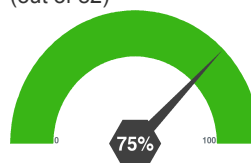

This account's Score

(out of 82)